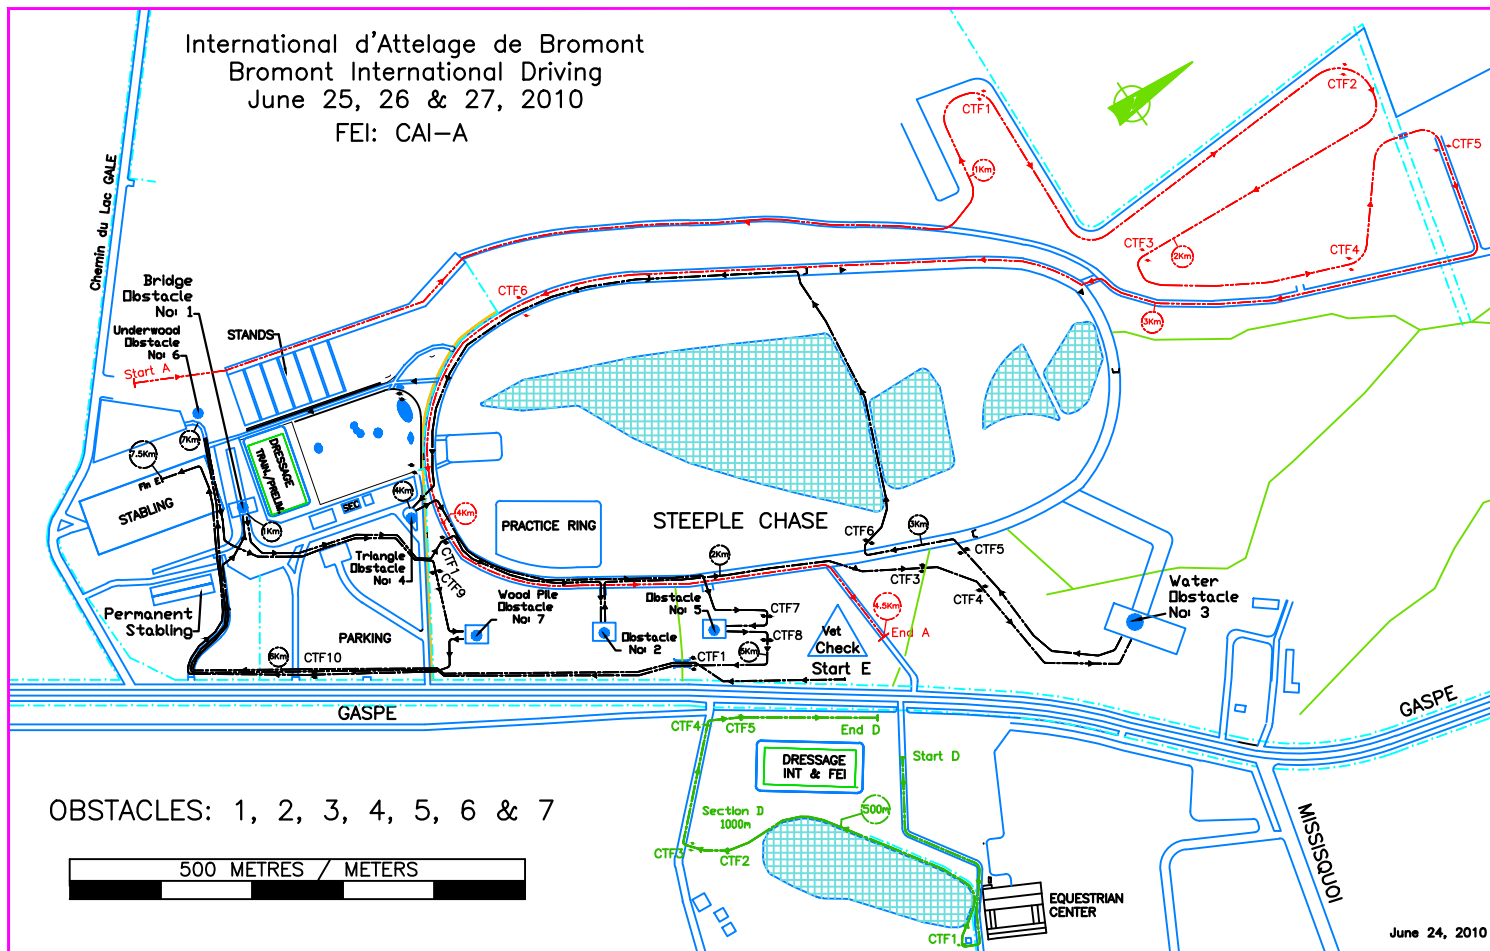

International d'Attelage de Bromont
 Bromont International Driving
 June 25, 26 & 27, 2010
 FEI: CAI-A

OBSTACLES: 1, 2, 3, 4, 5, 6 & 7